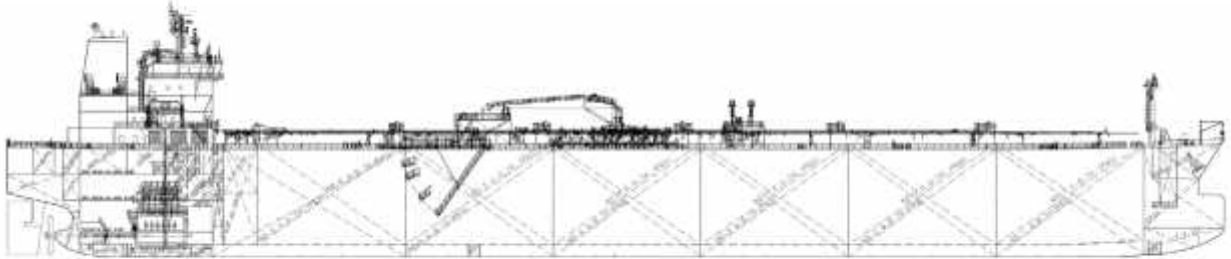

Long Range 1 / LR1

Typical Vessel Details

Tonnage Size

75,000

DWT

Length

228

METERS

Breadth

36

METERS

Depth

20

METERS

d'Amico LR1 New buildings Fleet*

Number Hull / Vessel Name	Estimated delivery date	Tonnage size
HN S429 - Cielo Bianco	(Q2 2017)	75,000 DWT
HN S430	(Q3 2017)	75,000 DWT
HN S431	(Q4 2017)	75,000 DWT
HN S432	(Q1 2018)	75,000 DWT
HN S433	(Q2 2018)	75,000 DWT
HN S434	(Q3 2018)	75,000 DWT